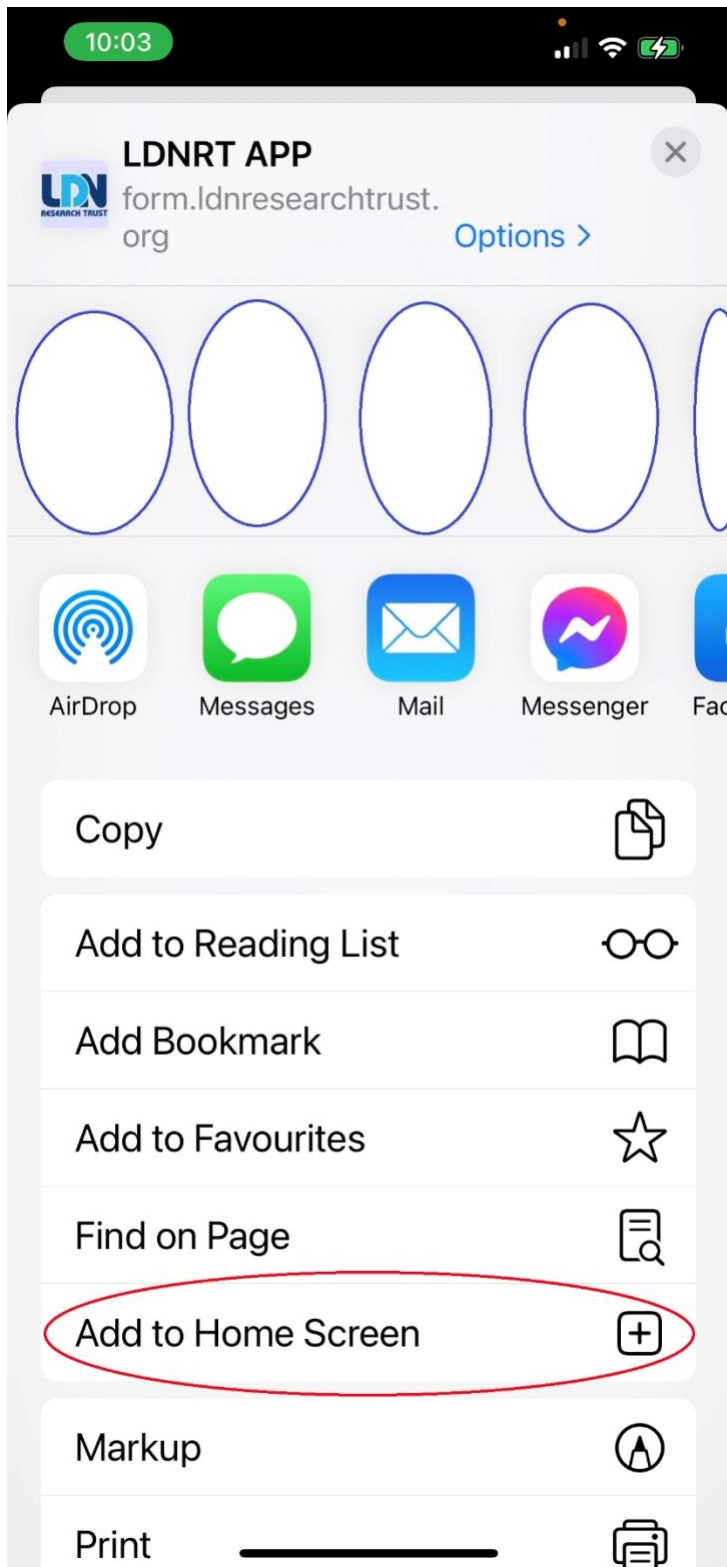

Instruction for iPhone adding the LDN App to your home screen

To get to the  click on the 3 dots in the red oval

More options

View Saved Items

Open in Browser

Mark as Suspicious

Go to Settings

Click on Open in Browser

Click on Add to Home Screen

Click Add

You will then see

15:34

LDN Research Trust Website

The data entered into the health tracker is held securely, Patients can share it with their medical professionals for tracking purposes.