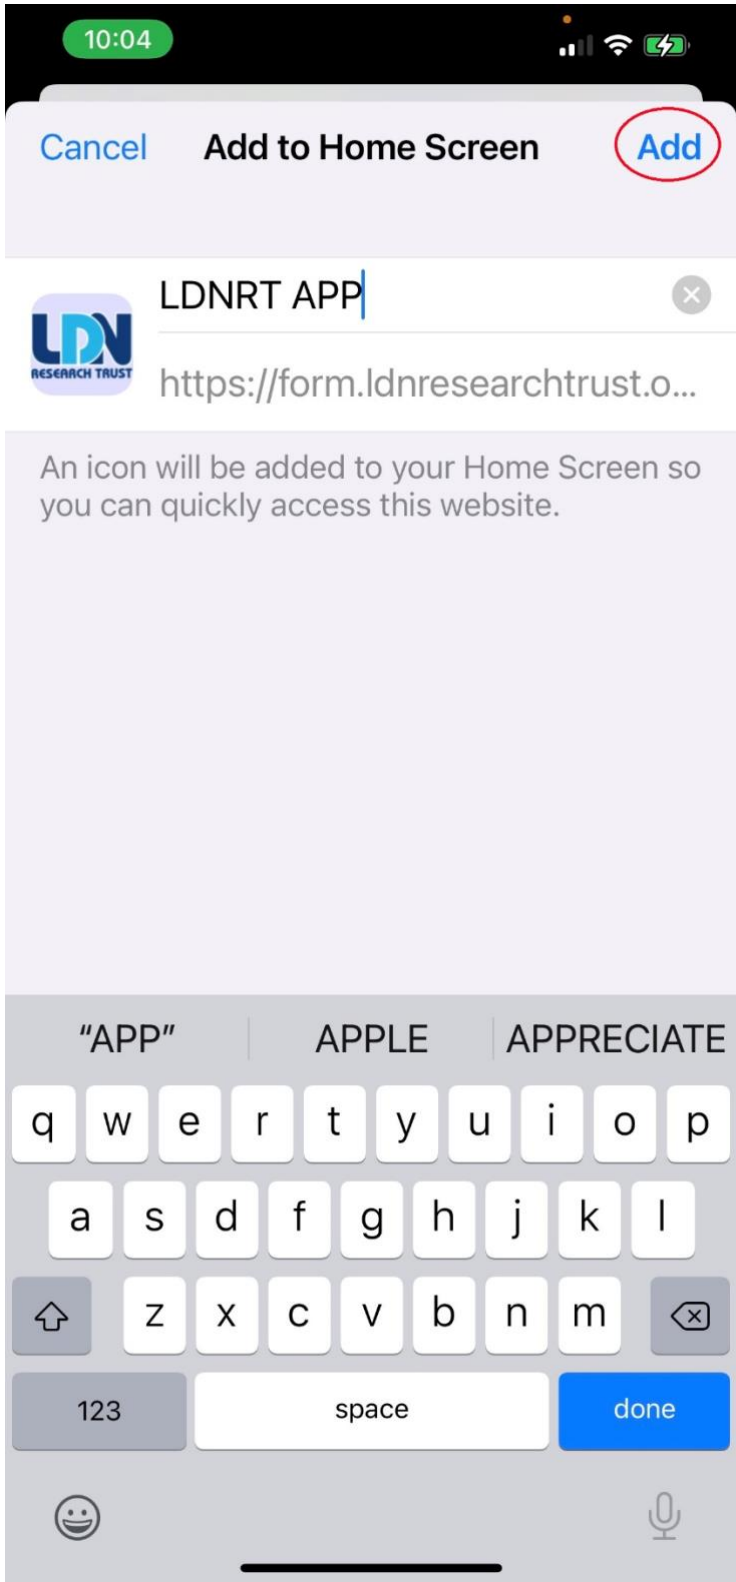

Instruction for iPhone adding the LDN App to your home screen

To get to the  click on the 3 dots in the red oval

More options

View Saved Items

Open in Browser

Mark as Suspicious

Go to Settings

Click on Open in Browser

Click on Add to Home Screen

Click Add

You will then see

15:34

LDN Research Trust Website

The data entered into the health tracker is held securely, Patients can share it with their medical professionals for tracking purposes.