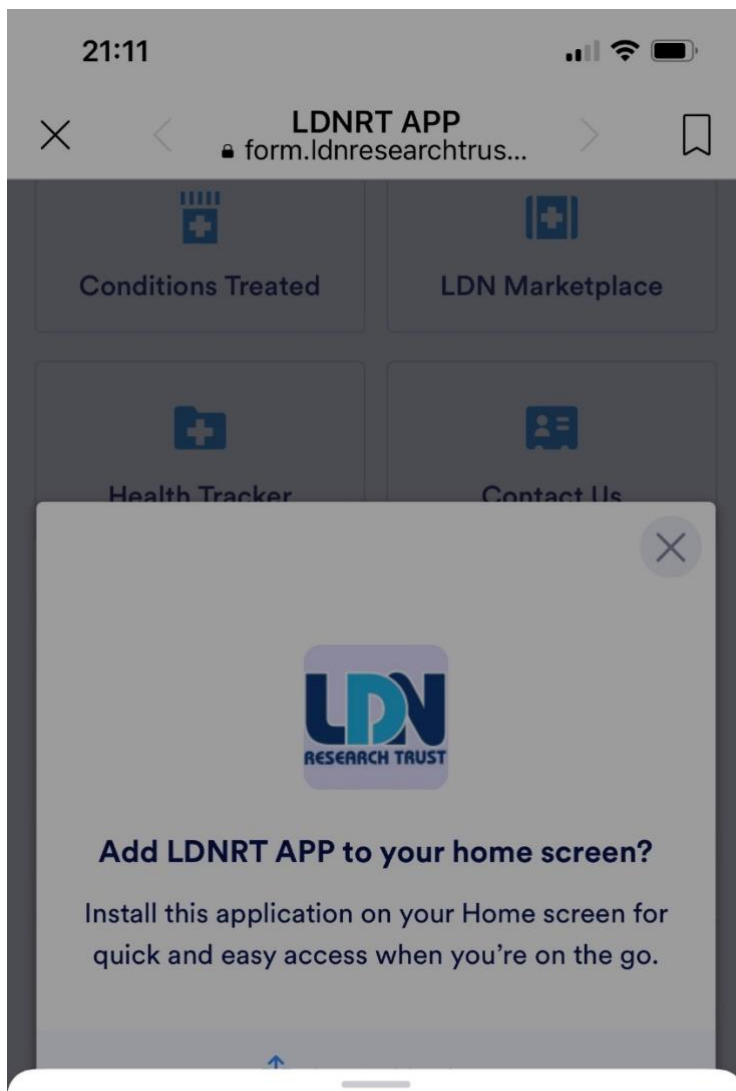

Instruction for iPhone adding the LDN App to your home screen

To get to the  click on the 3 dots in the red oval

More options

View Saved Items

Open in Browser

Mark as Suspicious

Go to Settings

Click on Open in Browser

Click on Add to Home Screen

Click Add

You will then see

15:34

LDN Research Trust Website

The data entered into the health tracker is held securely, Patients can share it with their medical professionals for tracking purposes.