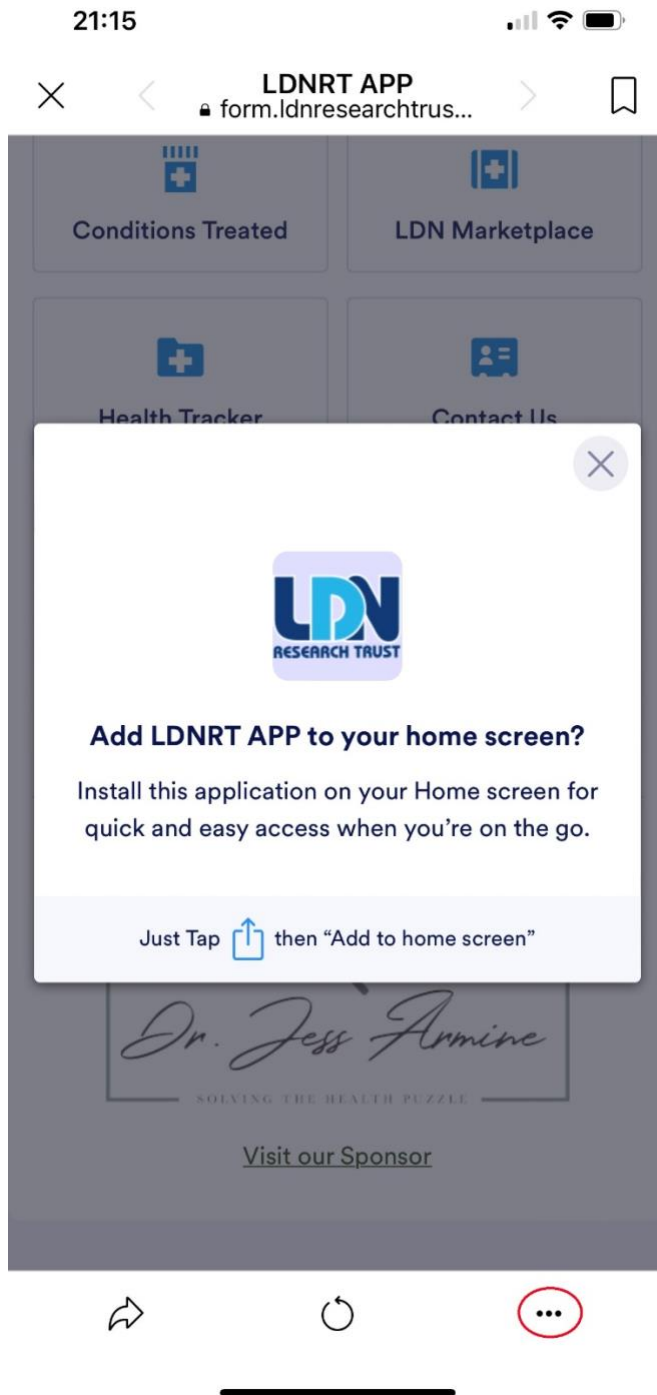

Instruction for iPhone adding the LDN App to your home screen

To get to the  click on the 3 dots in the red oval

More options

View Saved Items

Open in Browser

Mark as Suspicious

Go to Settings

Click on Open in Browser

Click on Add to Home Screen

Click Add

You will then see

15:34

LDN Research Trust Website

The data entered into the health tracker is held securely, Patients can share it with their medical professionals for tracking purposes.